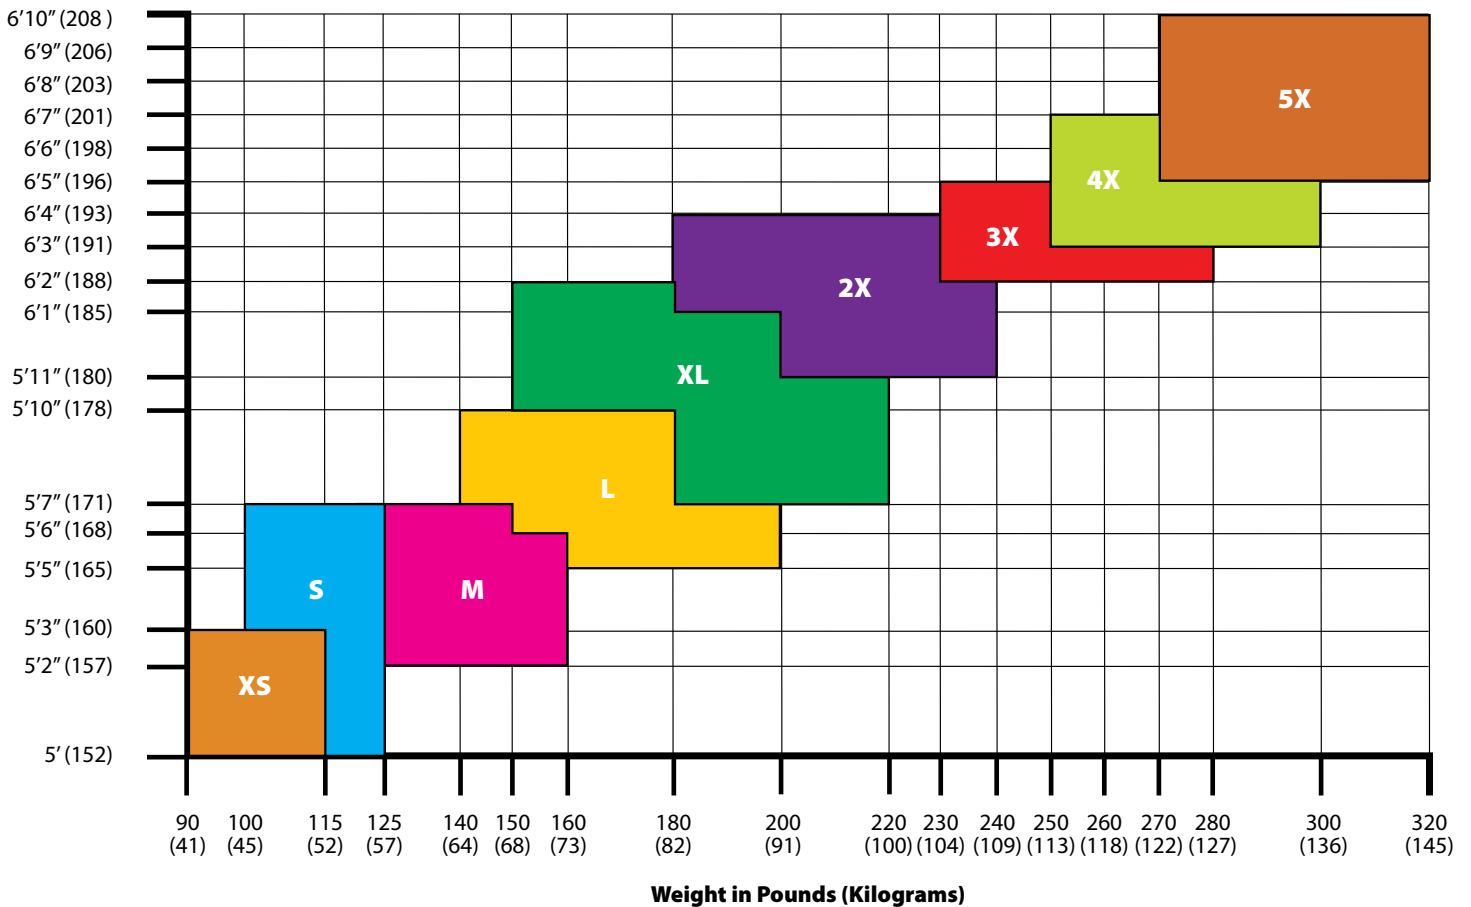

## Disposable Clothing Sizing Chart

This following chart is a guide for garment selection. Proper fit varies with individual body shape and under clothing. Test garment for proper fit before use, as garment performance depends on selecting appropriate size.

### Height in Feet (Centimeters)

*For more information contact your local Safety Express*